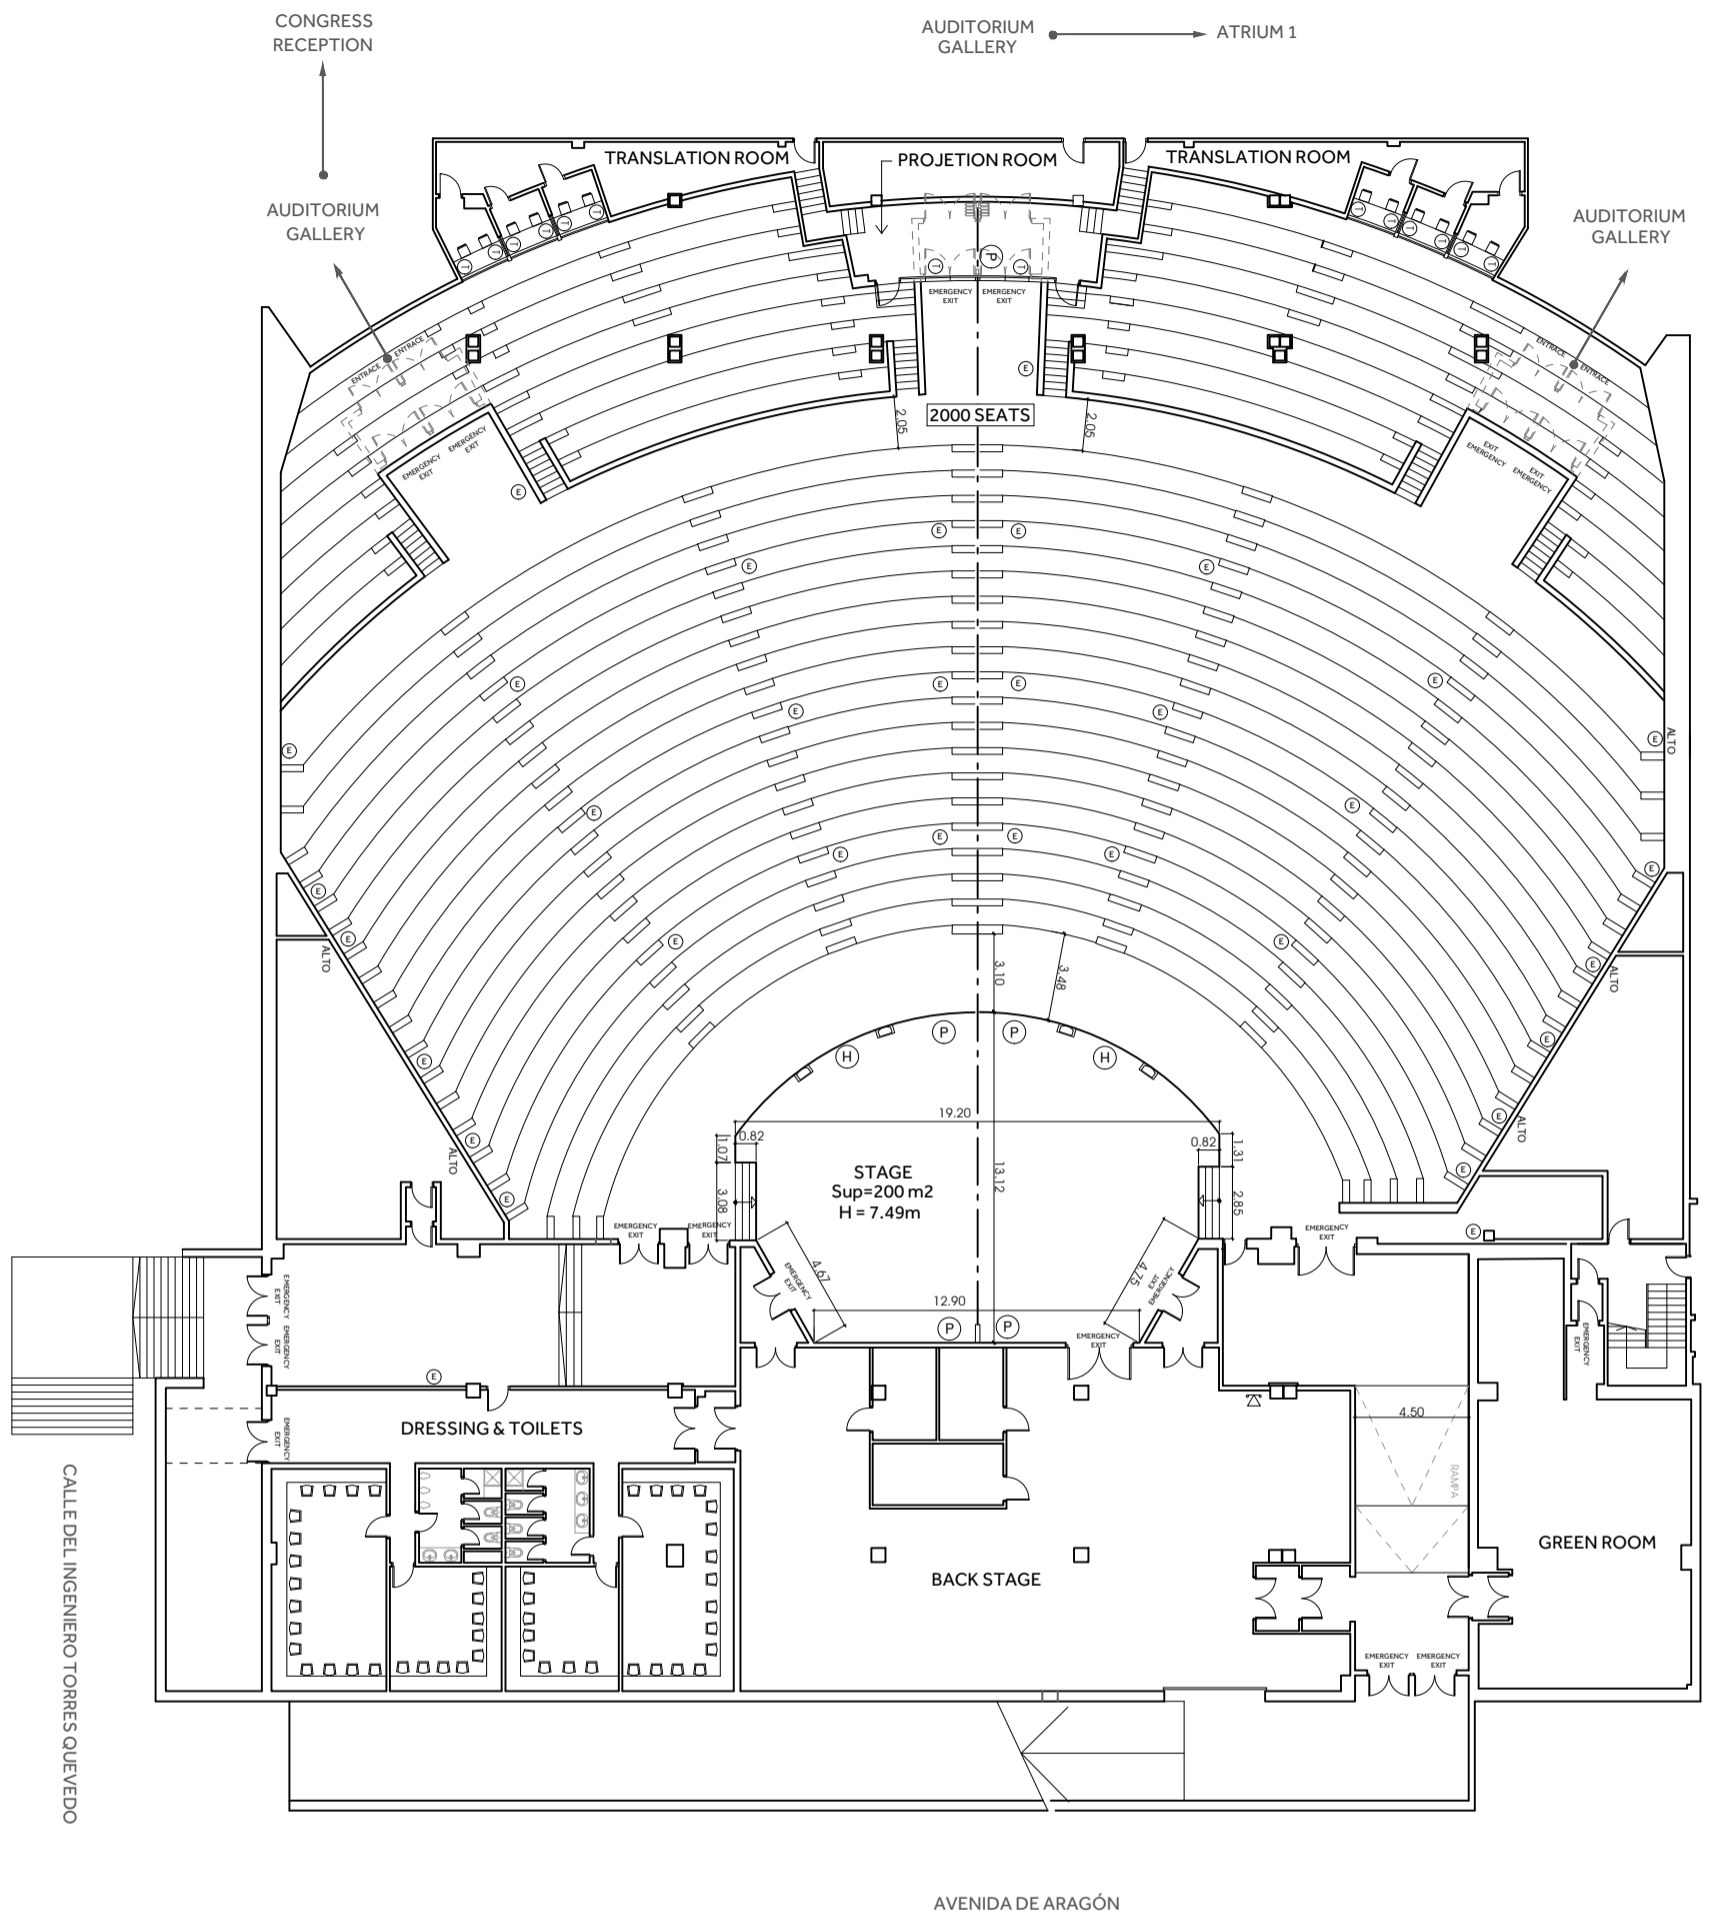

AUDITORIUM GROUND FLOOR

ELECTRICITY AND TELECOMMUNICATIONS LEGEND

	1 socket 220 V 16 A
	3 socket 220 V 16 A
	8 socket 220 V 16 A
	24 RJ45 docket
	Phone point
	CETA with Three-phase current on the ceiling