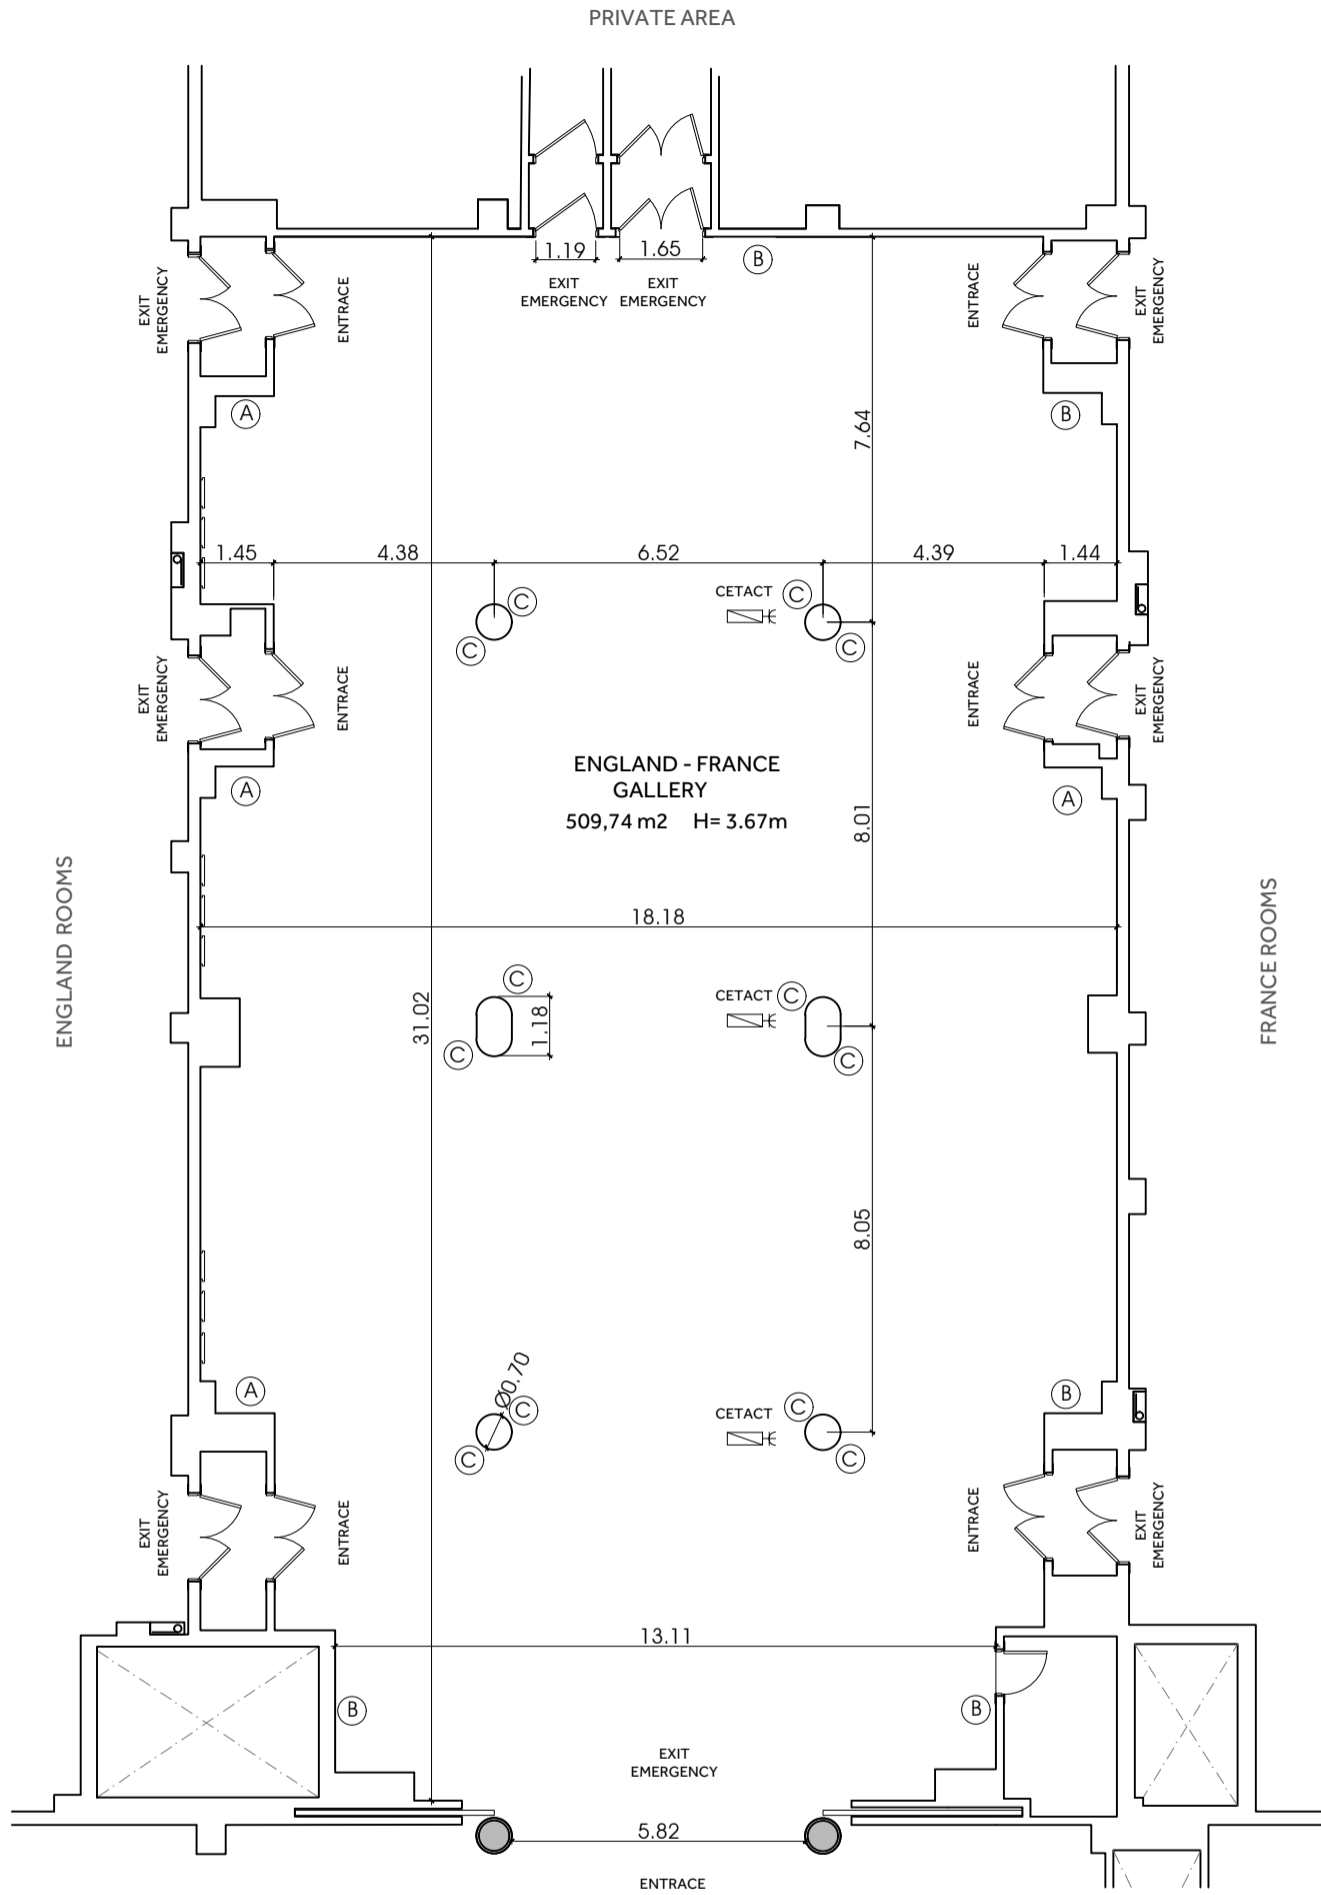

ENGLAND - FRANCE GALLERY GROUND FLOOR

ELECTRICITY AND TELECOMMUNICATIONS LEGEND

(A)	4 socket 220 V 16 A 4 RJ 45 sockets
(B)	6 socket 220 V 16 A 4 RJ 45 sockets
(C)	2 socket 220 V 16 A 2 RJ 45 sockets
(D)	2 socket 220 V 16 A 1 RJ 45 sockets
	CETACTION with Three-phase current on the ceiling