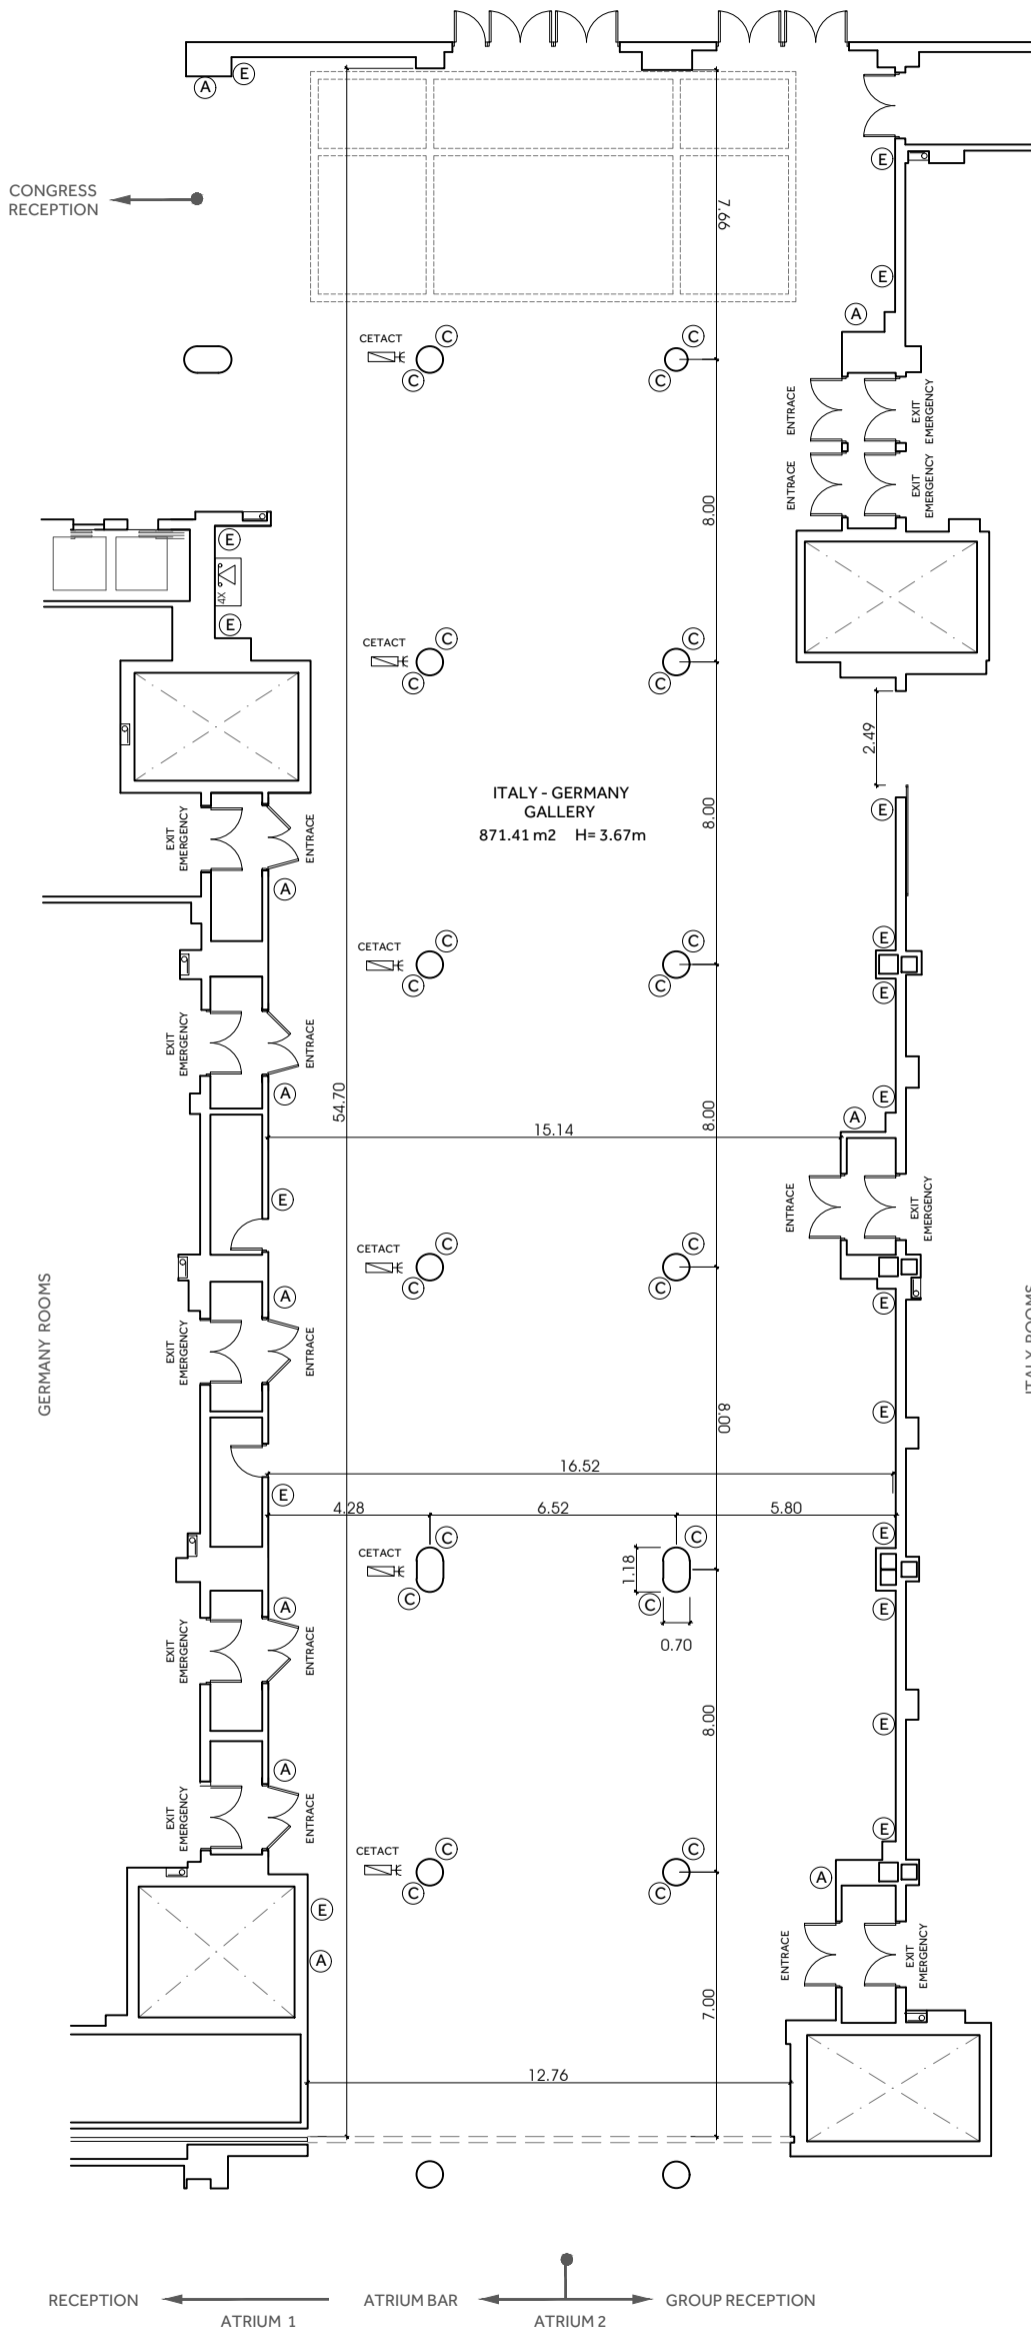

ITALY - GERMANY GALLERY GROUND FLOOR

CALLE DEL INGENIERO TORRES QUEVEDO

ELECTRICITY AND TELECOMMUNICATIONS LEGEND

(A)	4 socket 220 V 16 A 4 RJ 45 sockets
(C)	2 socket 220 V 16 A 2 RJ 45 sockets
(E)	1 socket 220 V 16 A
	Phone point
	CETACT with Three-phase current on the ceiling