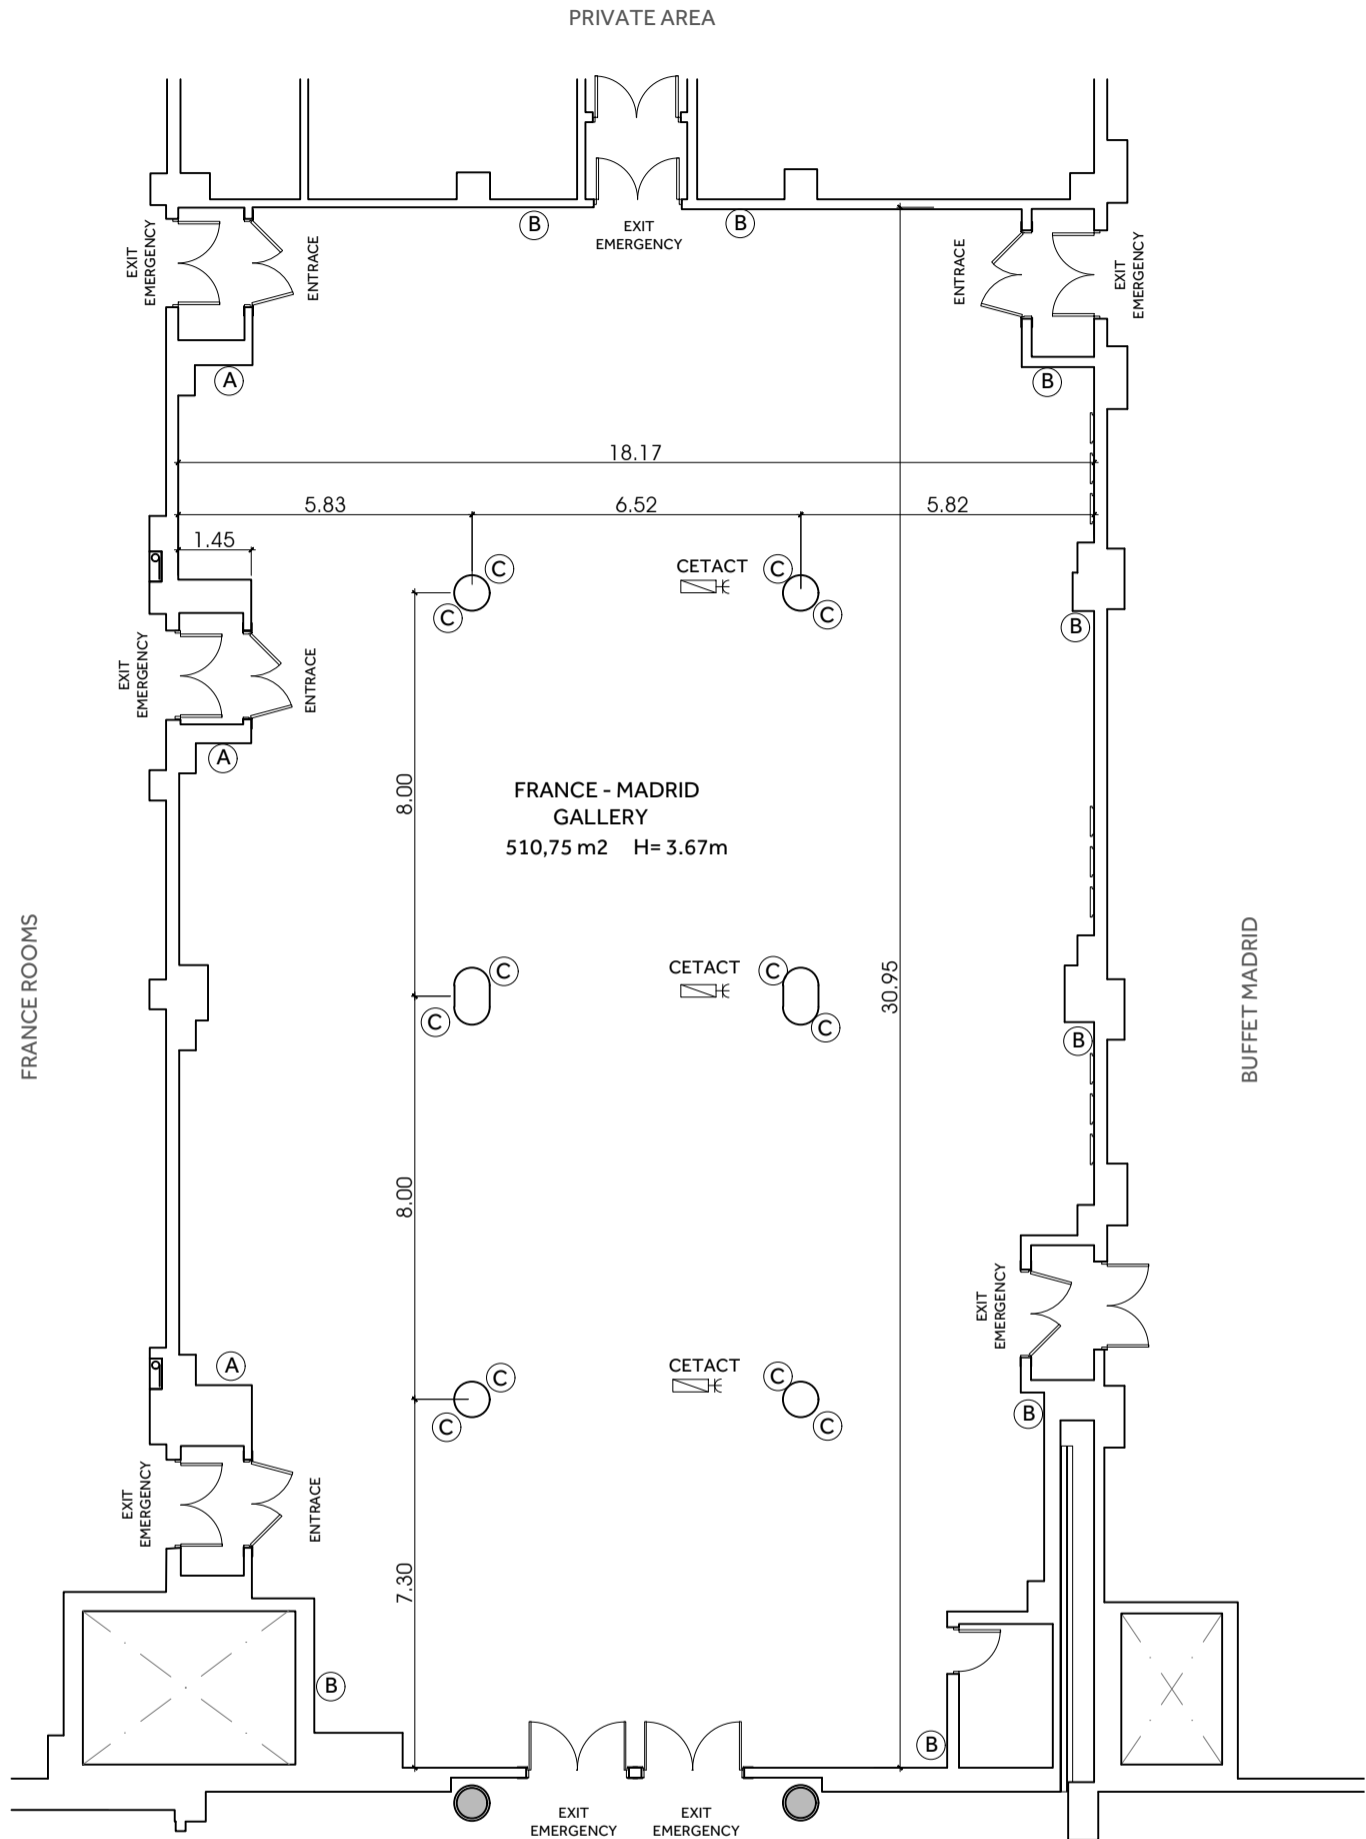

MADRID - FRANCE GALLERY GROUND FLOOR

ELECTRICITY AND TELECOMMUNICATIONS LEGEND

(A)	4 socket 220 V 16 A 4 RJ 45 sockets
(B)	6 socket 220 V 16 A 4 RJ 45 sockets
(C)	2 socket 220 V 16 A 2 RJ 45 sockets
(D)	2 socket 220 V 16 A 1 RJ 45 sockets
	CETACT with Three-phase current on the ceiling