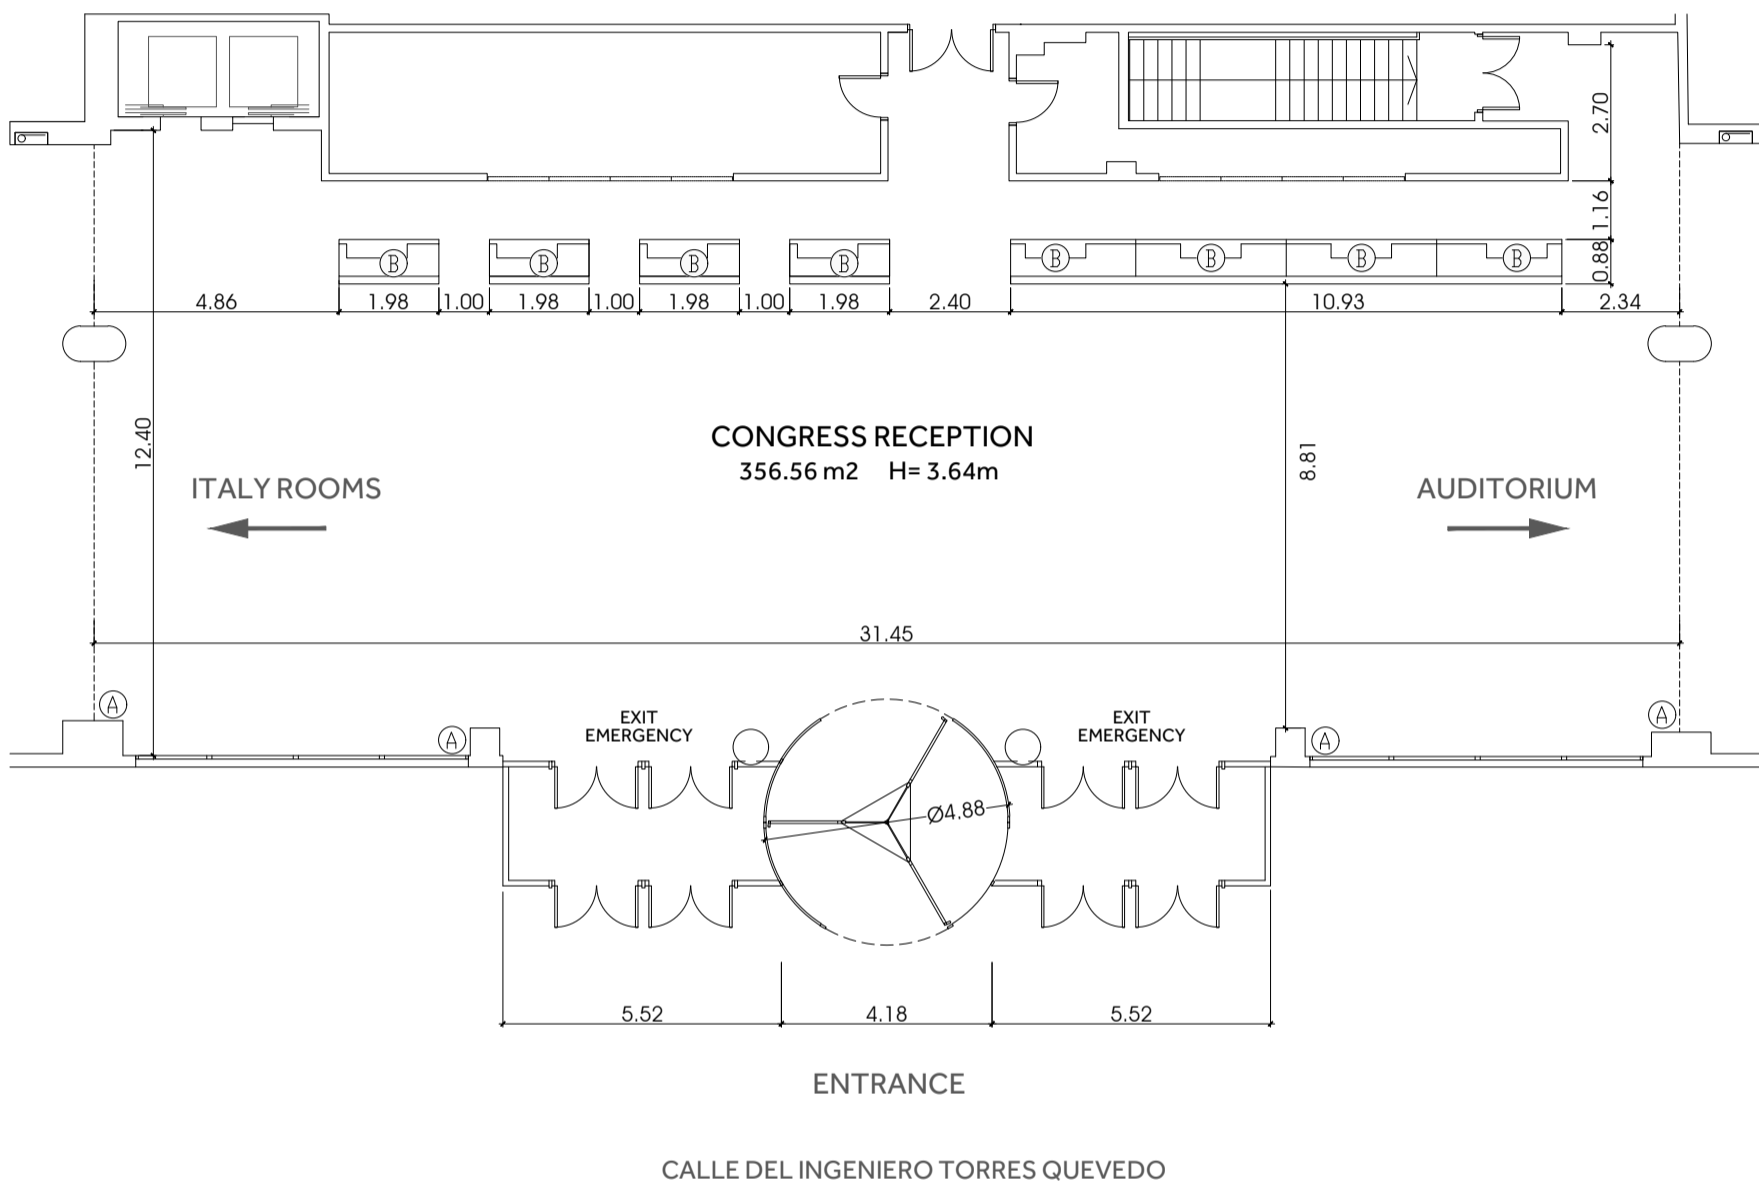

# CONGRESS RECEPTION GROUND FLOOR

## ELECTRICITY AND TELECOMMUNICATIONS LEGEND

(A)	4 socket 220 V 16 A 4 RJ 45 sockets
(B)	4 socket 220 V 16 A 4 RJ 45 sockets