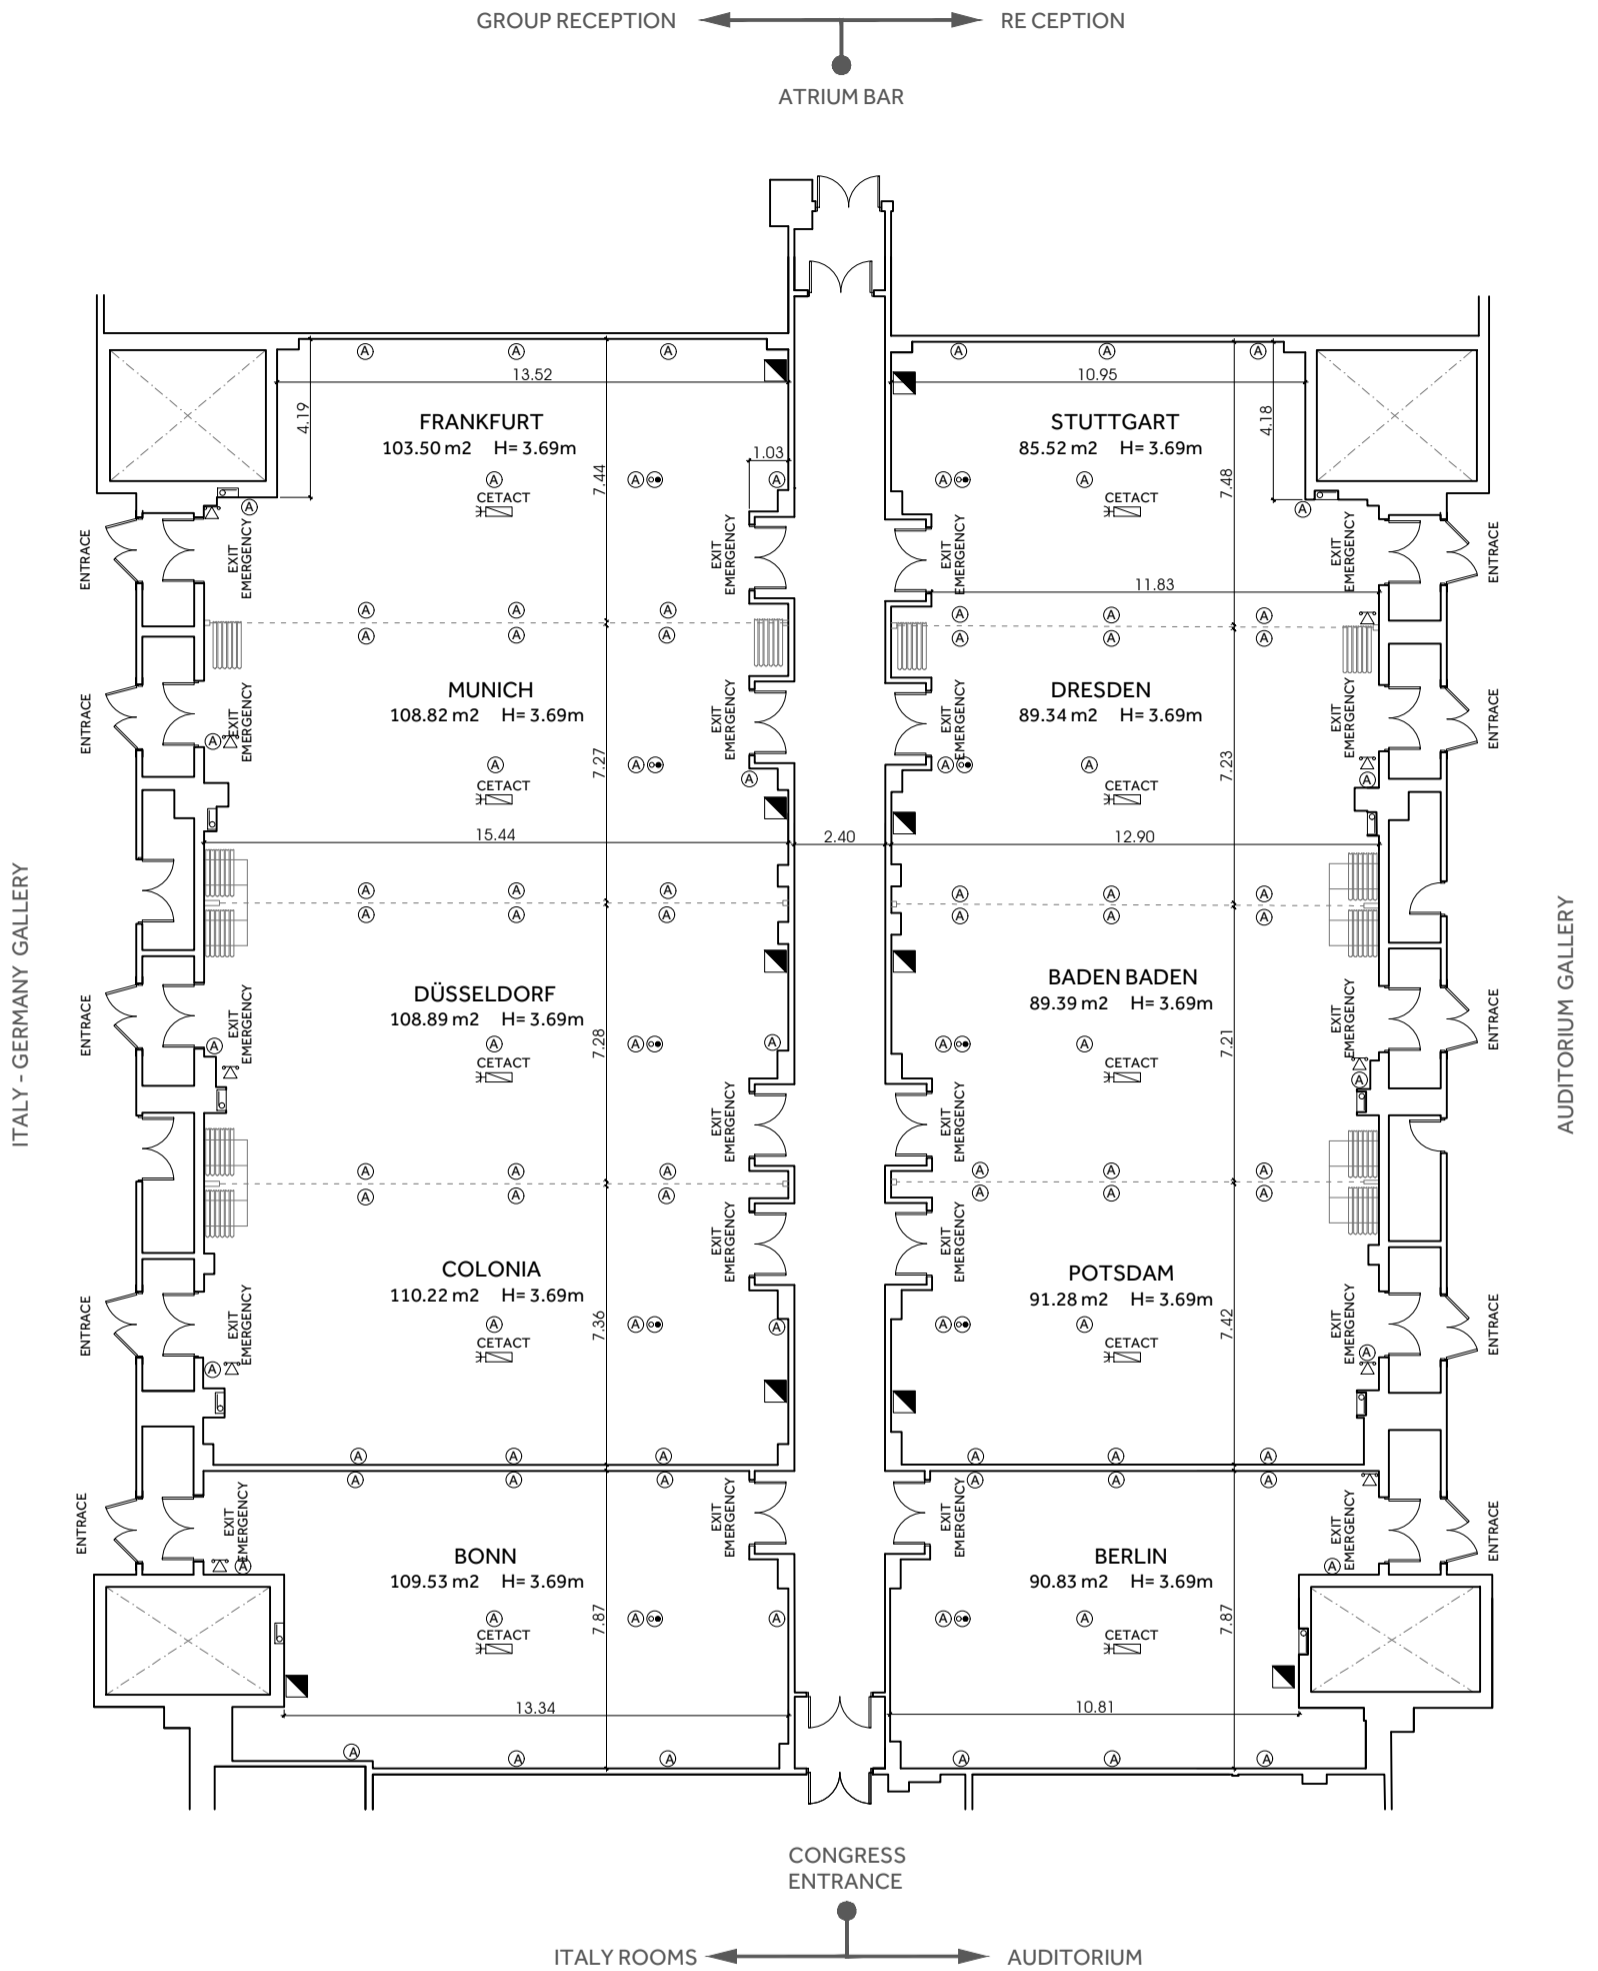

GERMANY ROOMS GROUND FLOOR

ELECTRICITY AND TELECOMMUNICATIONS LEGEND

	1 Three-phase current 63A 1 Three-phase current 32 A 1 Single phase electrical supply 32 A 2 Singles phase electrical supply 16 A
	Floor sockets box with 3 socket 220V 16 A 2 RJ 45 sockets
	CETACT with Three-phase current on the ceiling
	TV and FM point
	Phone point