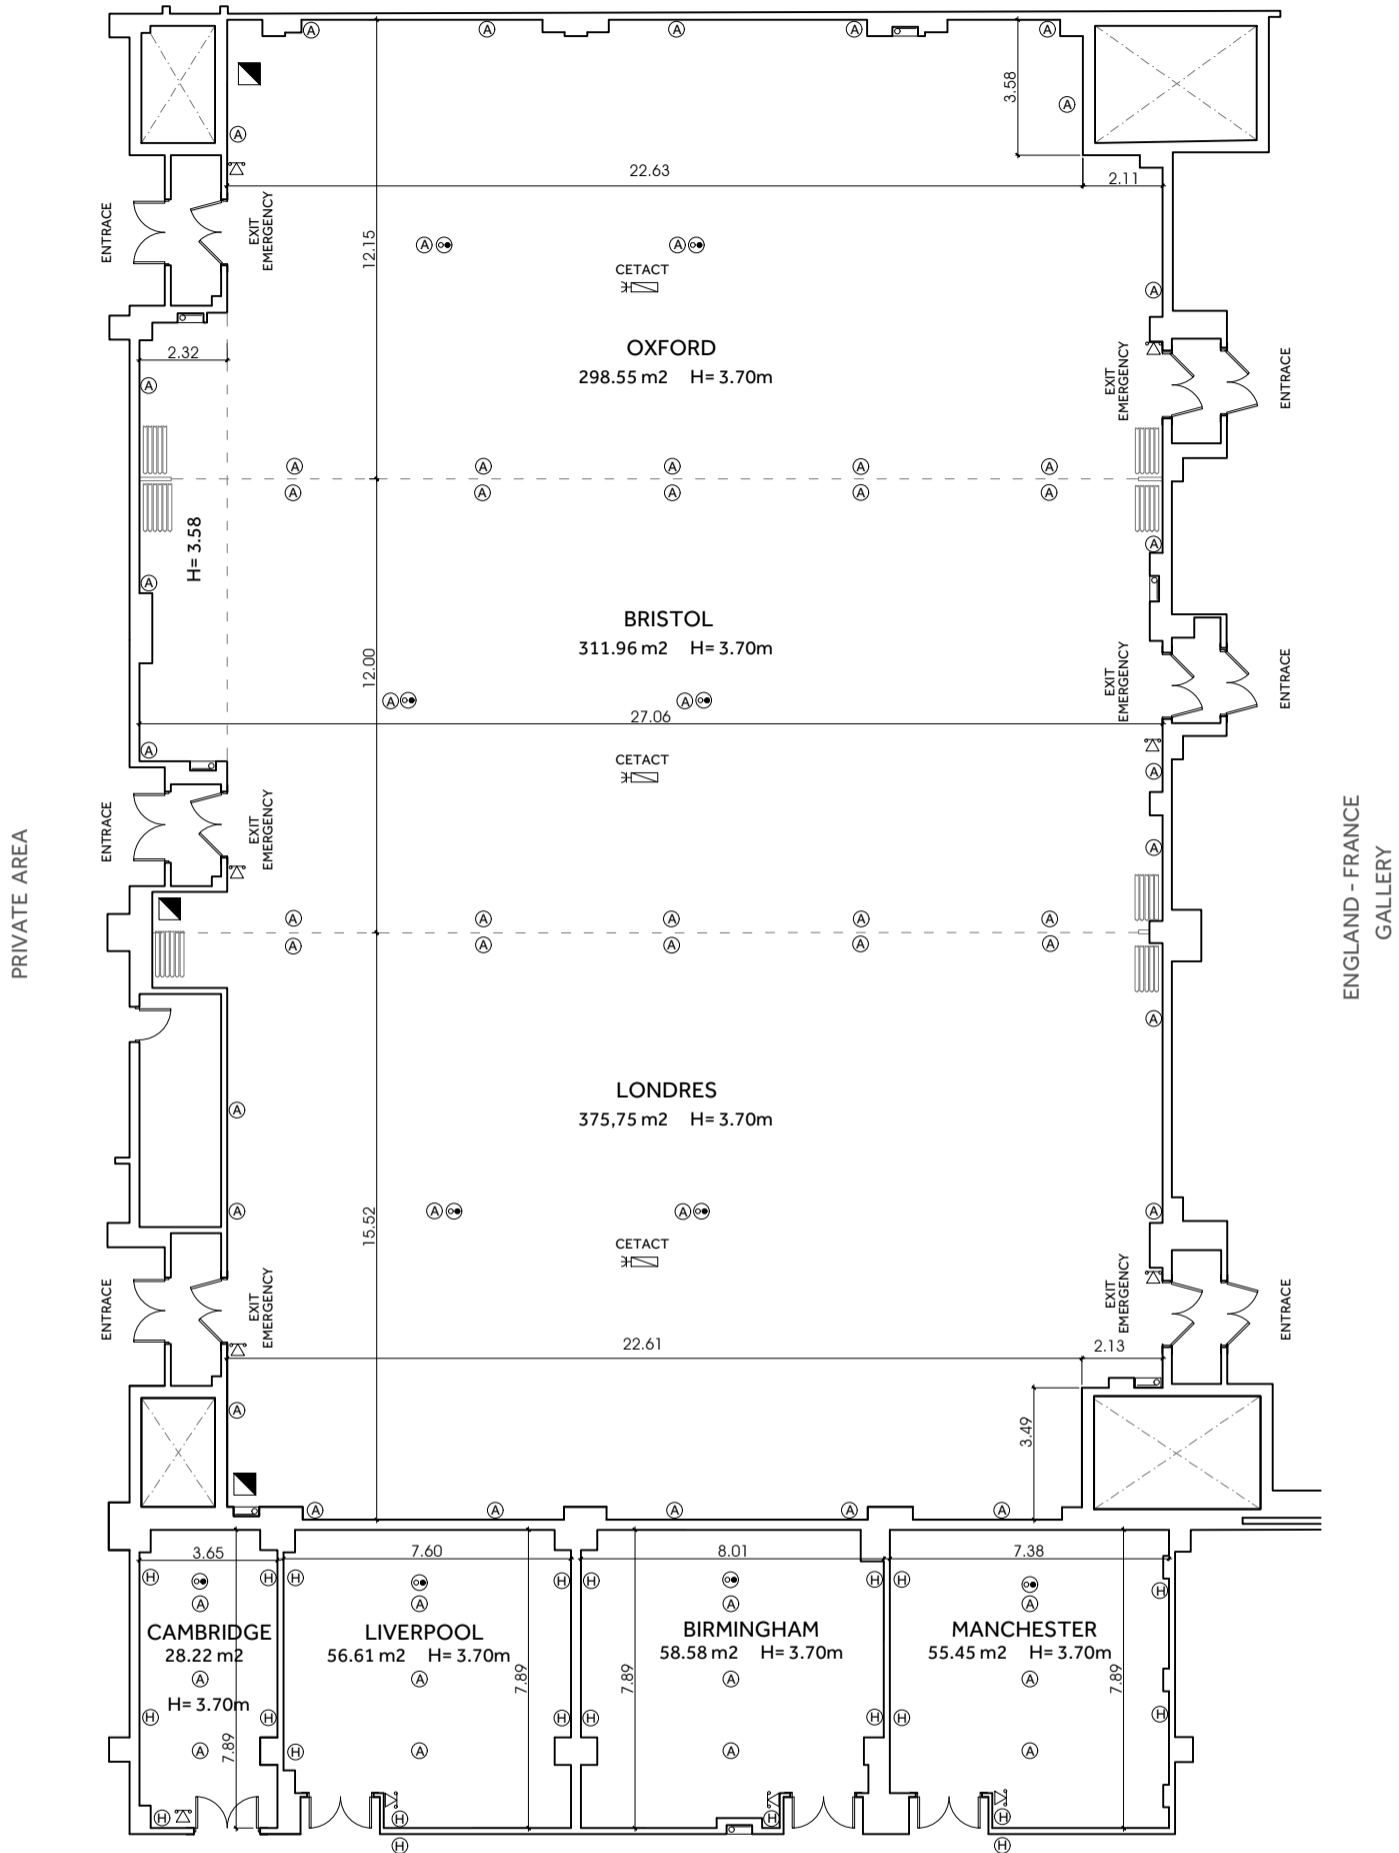

# ENGLAND ROOMS GROUND FLOOR

## ELECTRICITY AND TELECOMMUNICATIONS LEGEND

	1 Three-phase current 63A 1 Three-phase current 32 A 1 Single phase electrical supply 32 A 2 Singles phase electrical supply 16 A
	Floor sockets box with 3 socket 220 V 16 A 2 RJ 45 sockets
	4 socket 220 V 16 A 4 RJ 45 sockets
	CETACT with Three-phase current on the ceiling
	TV and FM point
	Phone point