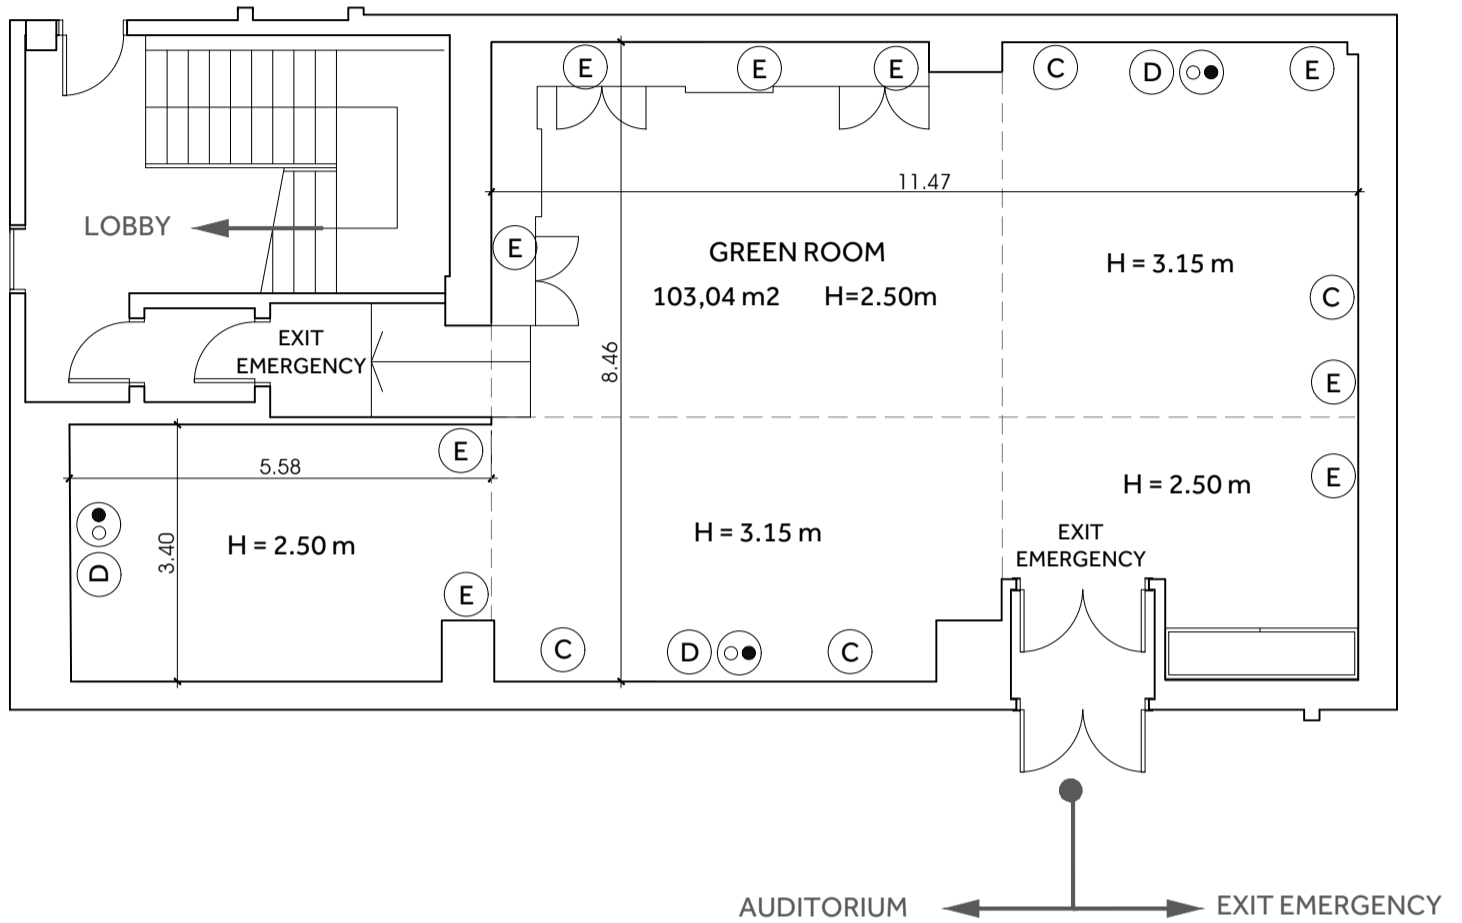

# GREEN ROOM S-1 FLOOR

## ELECTRICITY AND TELECOMMUNICATIONS LEGEND

C	2 socket 220 V 16 A 2 RJ 45 sockets
D	2 socket 220 V 16 A 1 RJ 45 sockets
E	2 socket 220 V 16 A
●○	TV and FM point